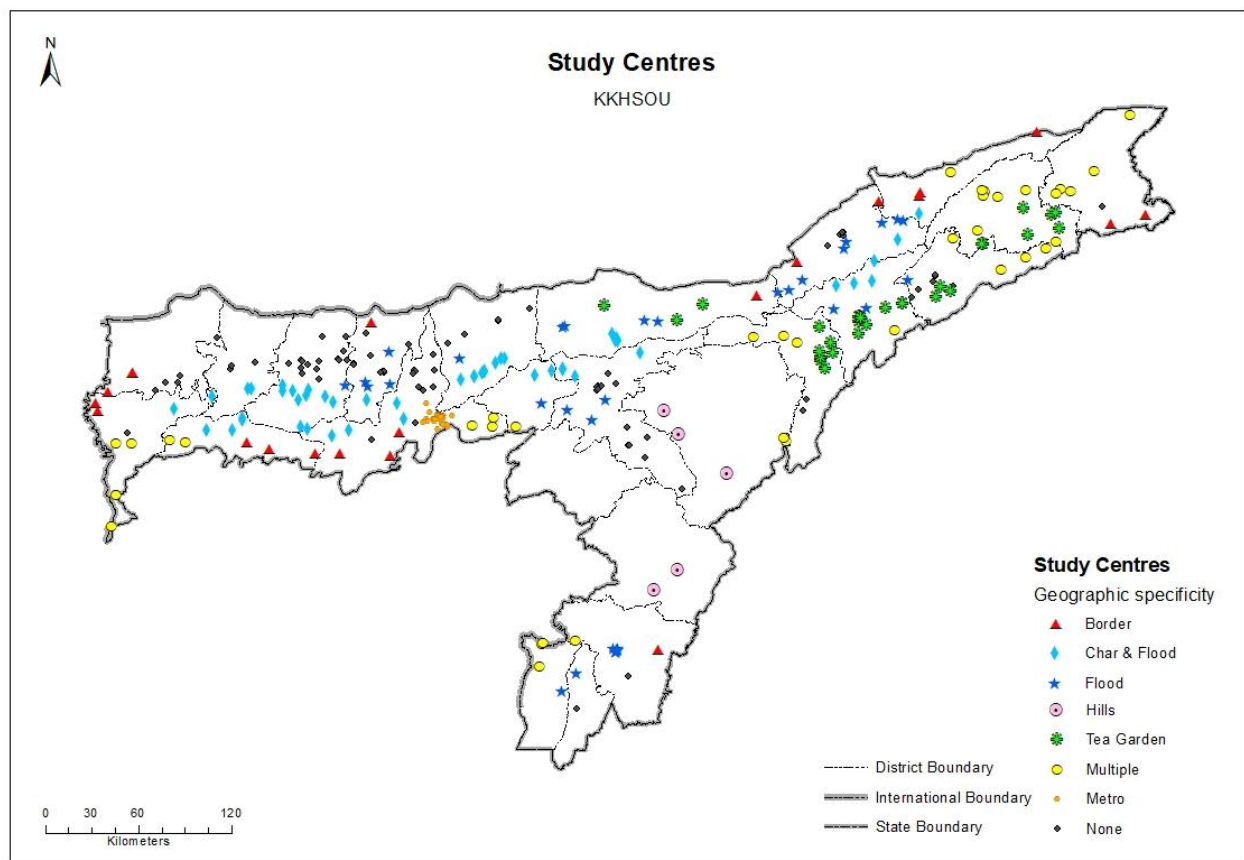

KRISHNA KANTA HANDIQUI STATE OPEN UNIVERSITY

কৃষ্ণকান্ত সন্দিকৈ ৰাজ্যিক মুক্ত বিশ্ববিদ্যালয়

Education Beyond Barriers

www.kkhsou.in

2.1.2 Any other relevant information

Map of study centres of KKHSOU located in remote areas of the State